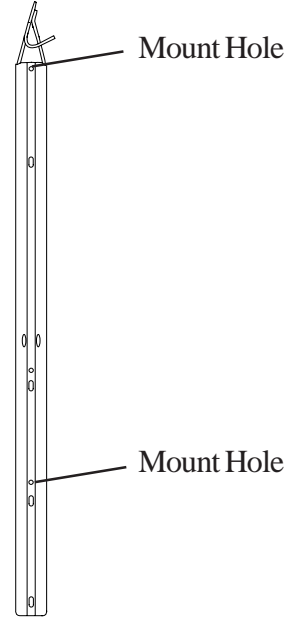

Bike Trac Parking System

Model # 6003 Mounting Instructions

Mounting Bike Trac

Bike Trac can be mounted to any wall, corner, pillar, or post strong enough to hold the bikes. Use mounting holes as shown in illustration.

Note: *To protect wheel, slide rubber sleeve onto wheel hook of Bike Trac.*

Bike Trac Placement

Option 1: Stagger tops of the Bike Tracs (High, Low, High).

Approx. space between each 12-15”.

Option 2: Level tops of Bike Tracs, hanging every other bike by rear tire. Approx. space between each 15-18”.

Option 3: Level tops of Bike Tracs, hanging all bikes by front tire. Approx. space between each 18-21”.

Note: Be sure to leave enough room between each Bike Trac so that the bike’s handlebars do not interfere with each other. Optimum distance between Tracs will depend on make and model of bike.